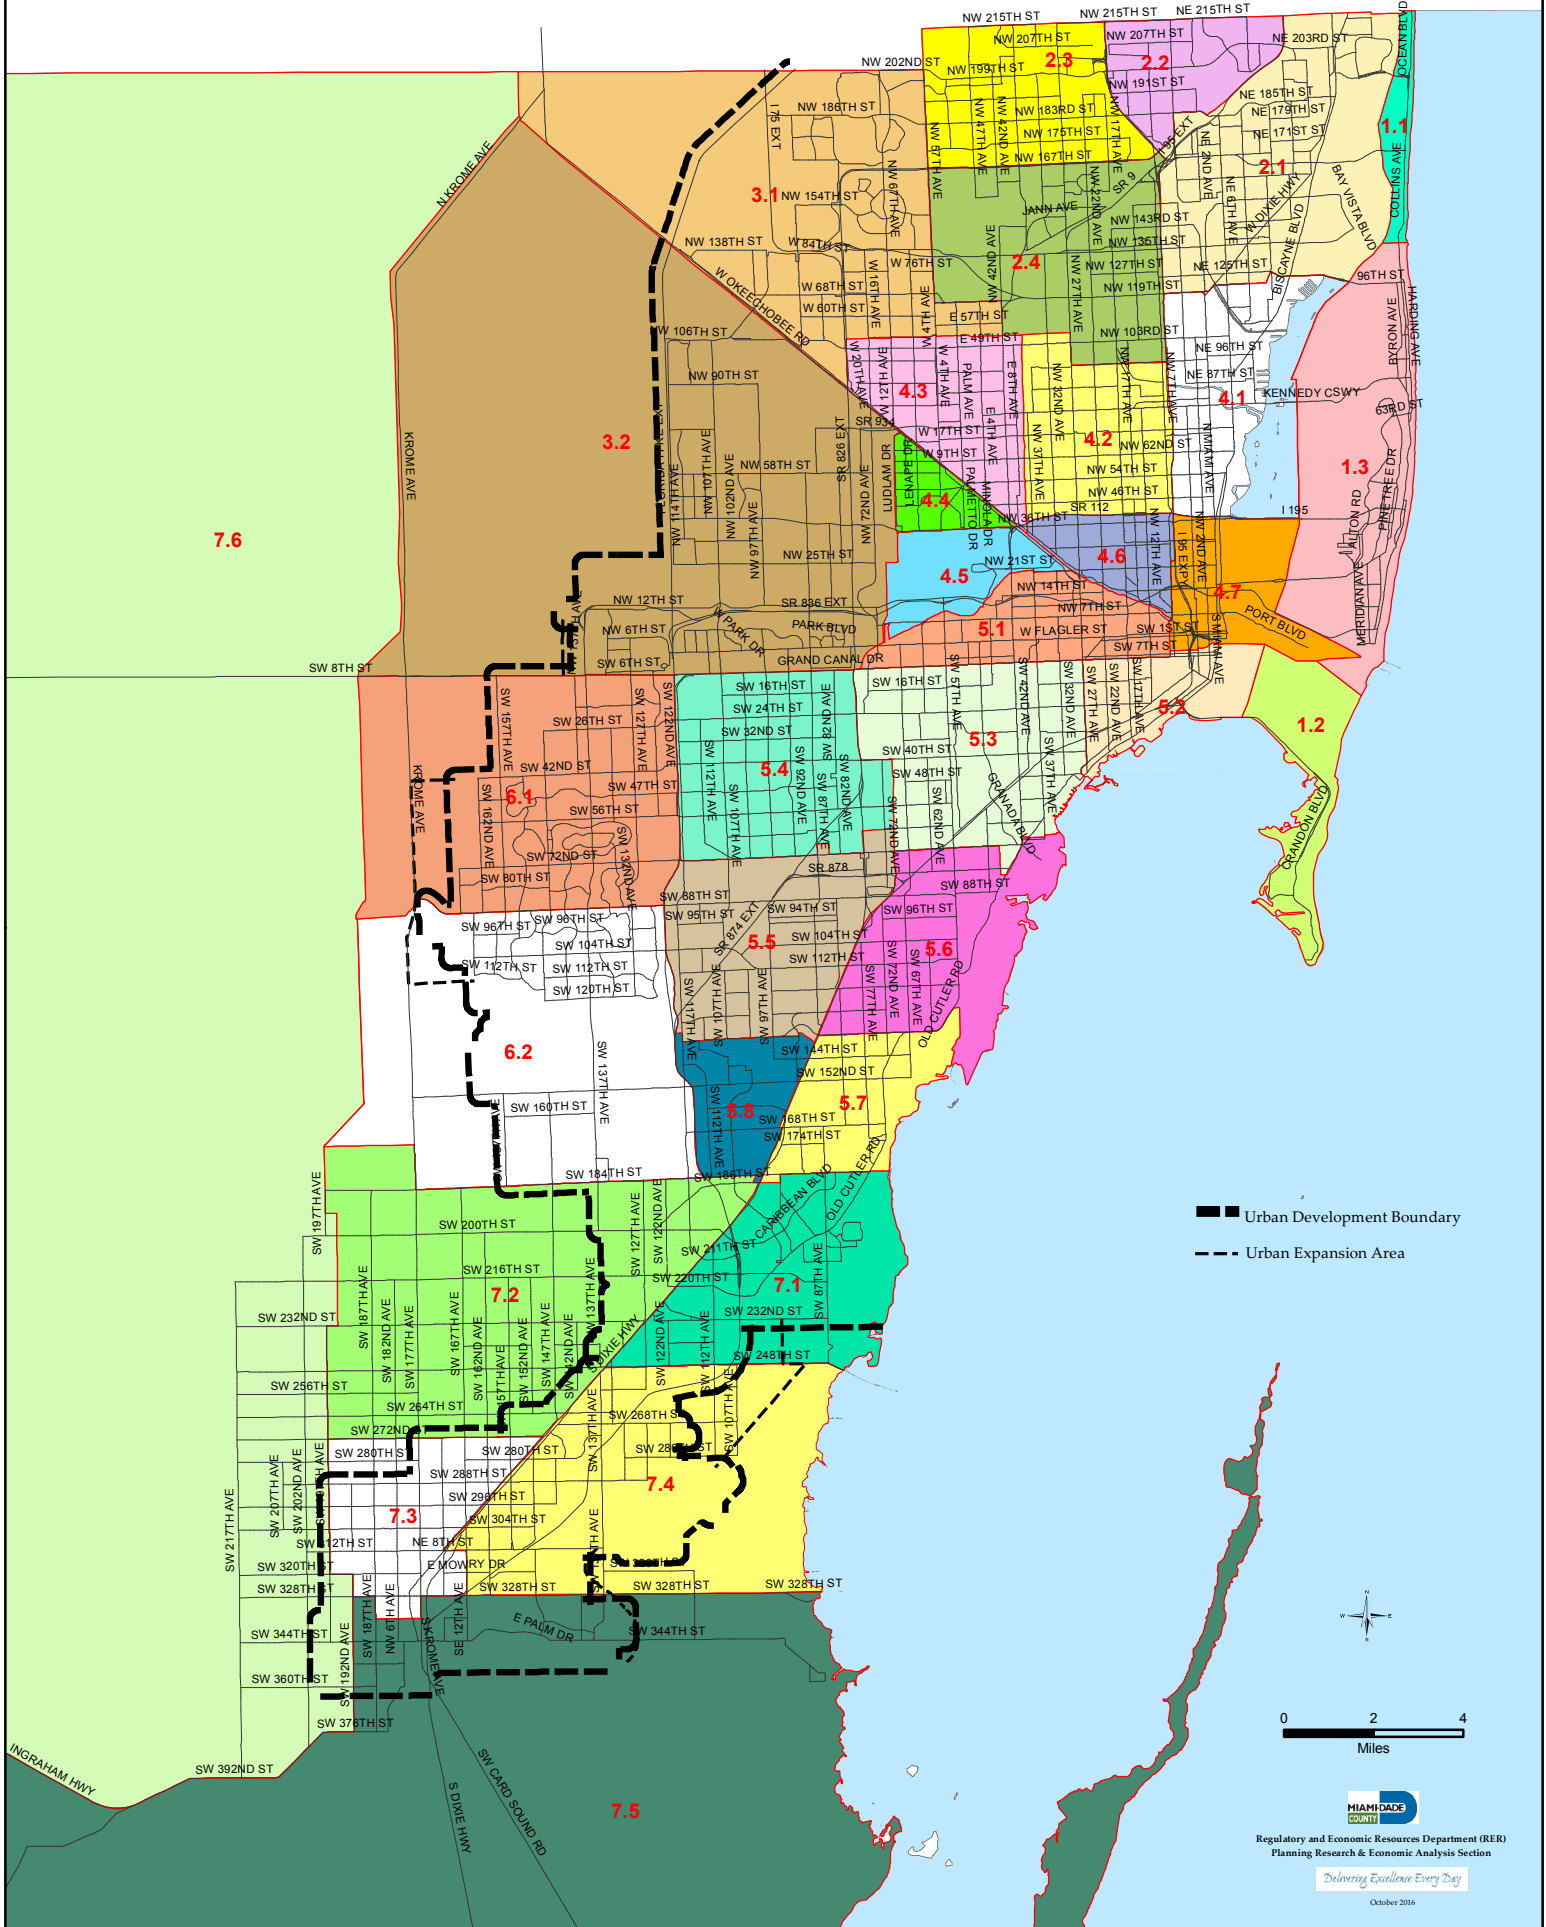

MINOR STATISTICAL AREAS (MSAs)

MIAMI - DADE COUNTY, FLORIDA

Urban Development Boundary
 Urban Expansion Area