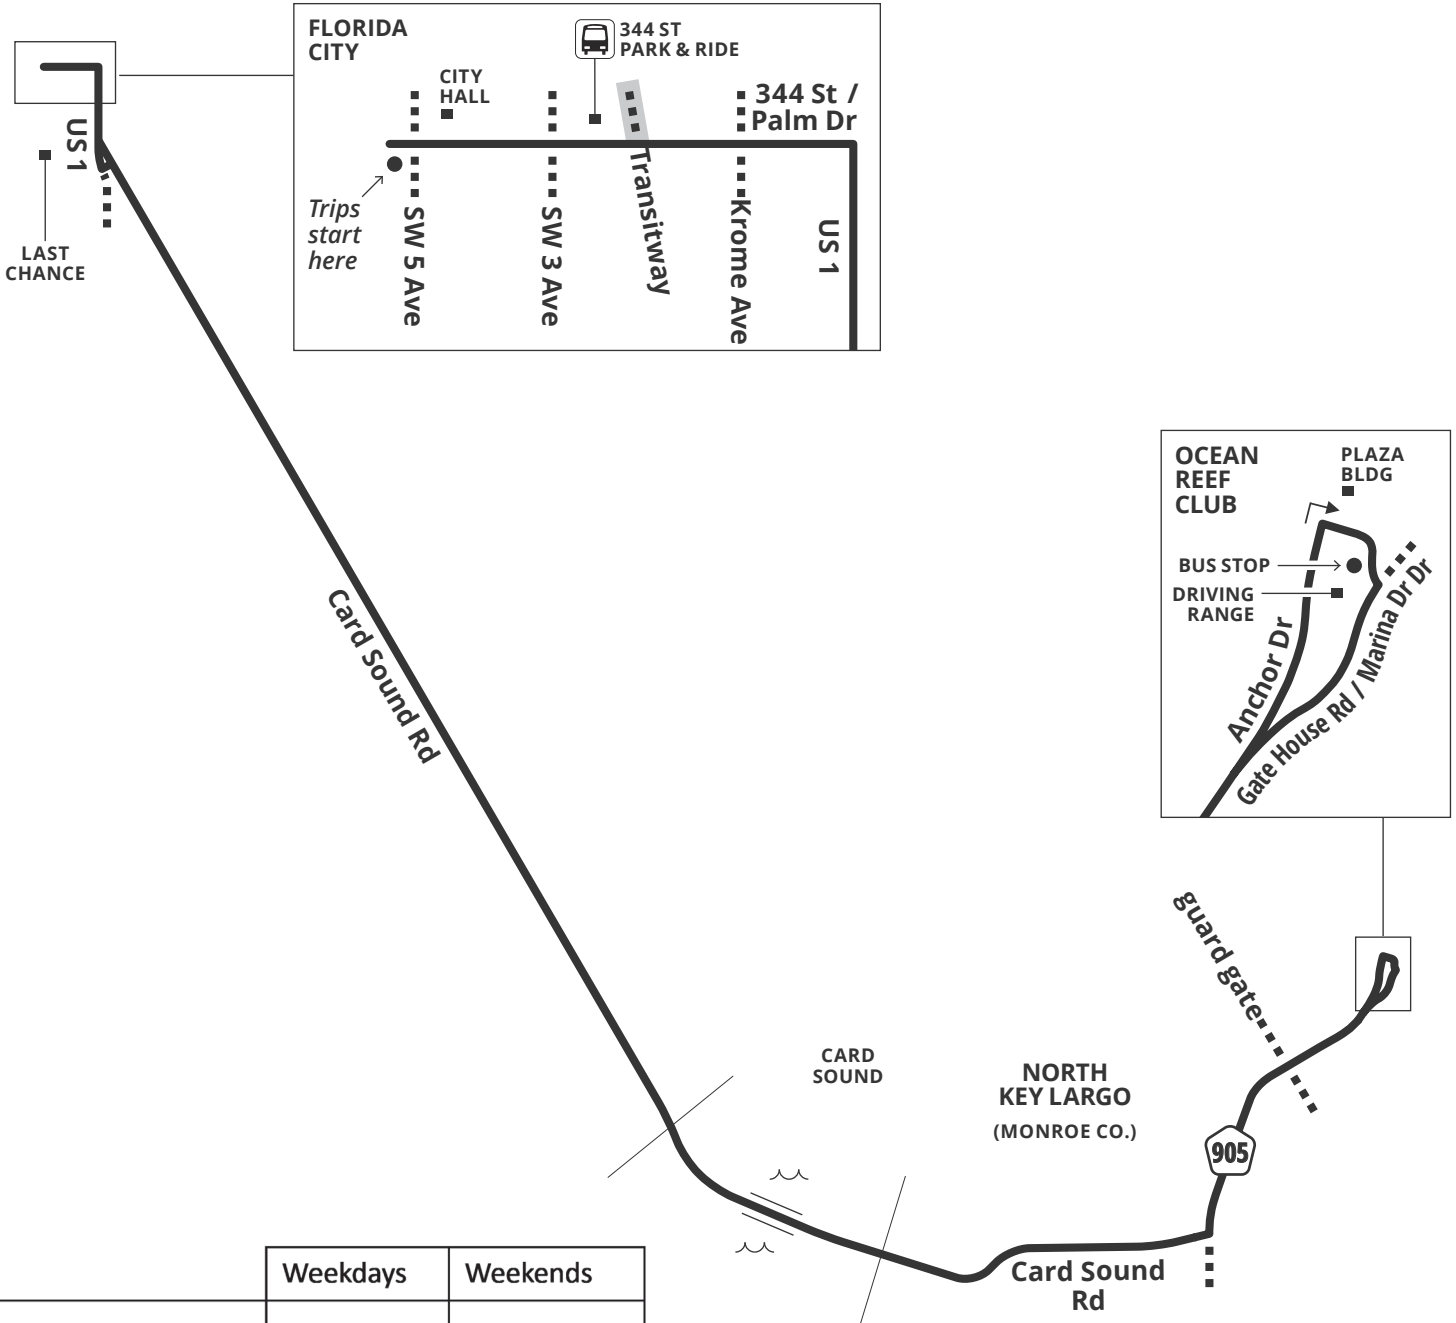

CARD SOUND EXPRESS 302

CARD SOUND EXPRESS

Weekday peak express service from Florida City to Ocean Reef Club via Card Sound Road.

	Weekdays	Weekends
Peak Frequency	95	95 Sat 95 Sun
Off Peak Frequency	No service	
Span of Service	5:30 AM to 7:05 AM; 2:30 PM to 5:00 PM	5:30 AM to 7:05 AM; 2:30 to 5:00 PM

MAP NOT TO SCALE