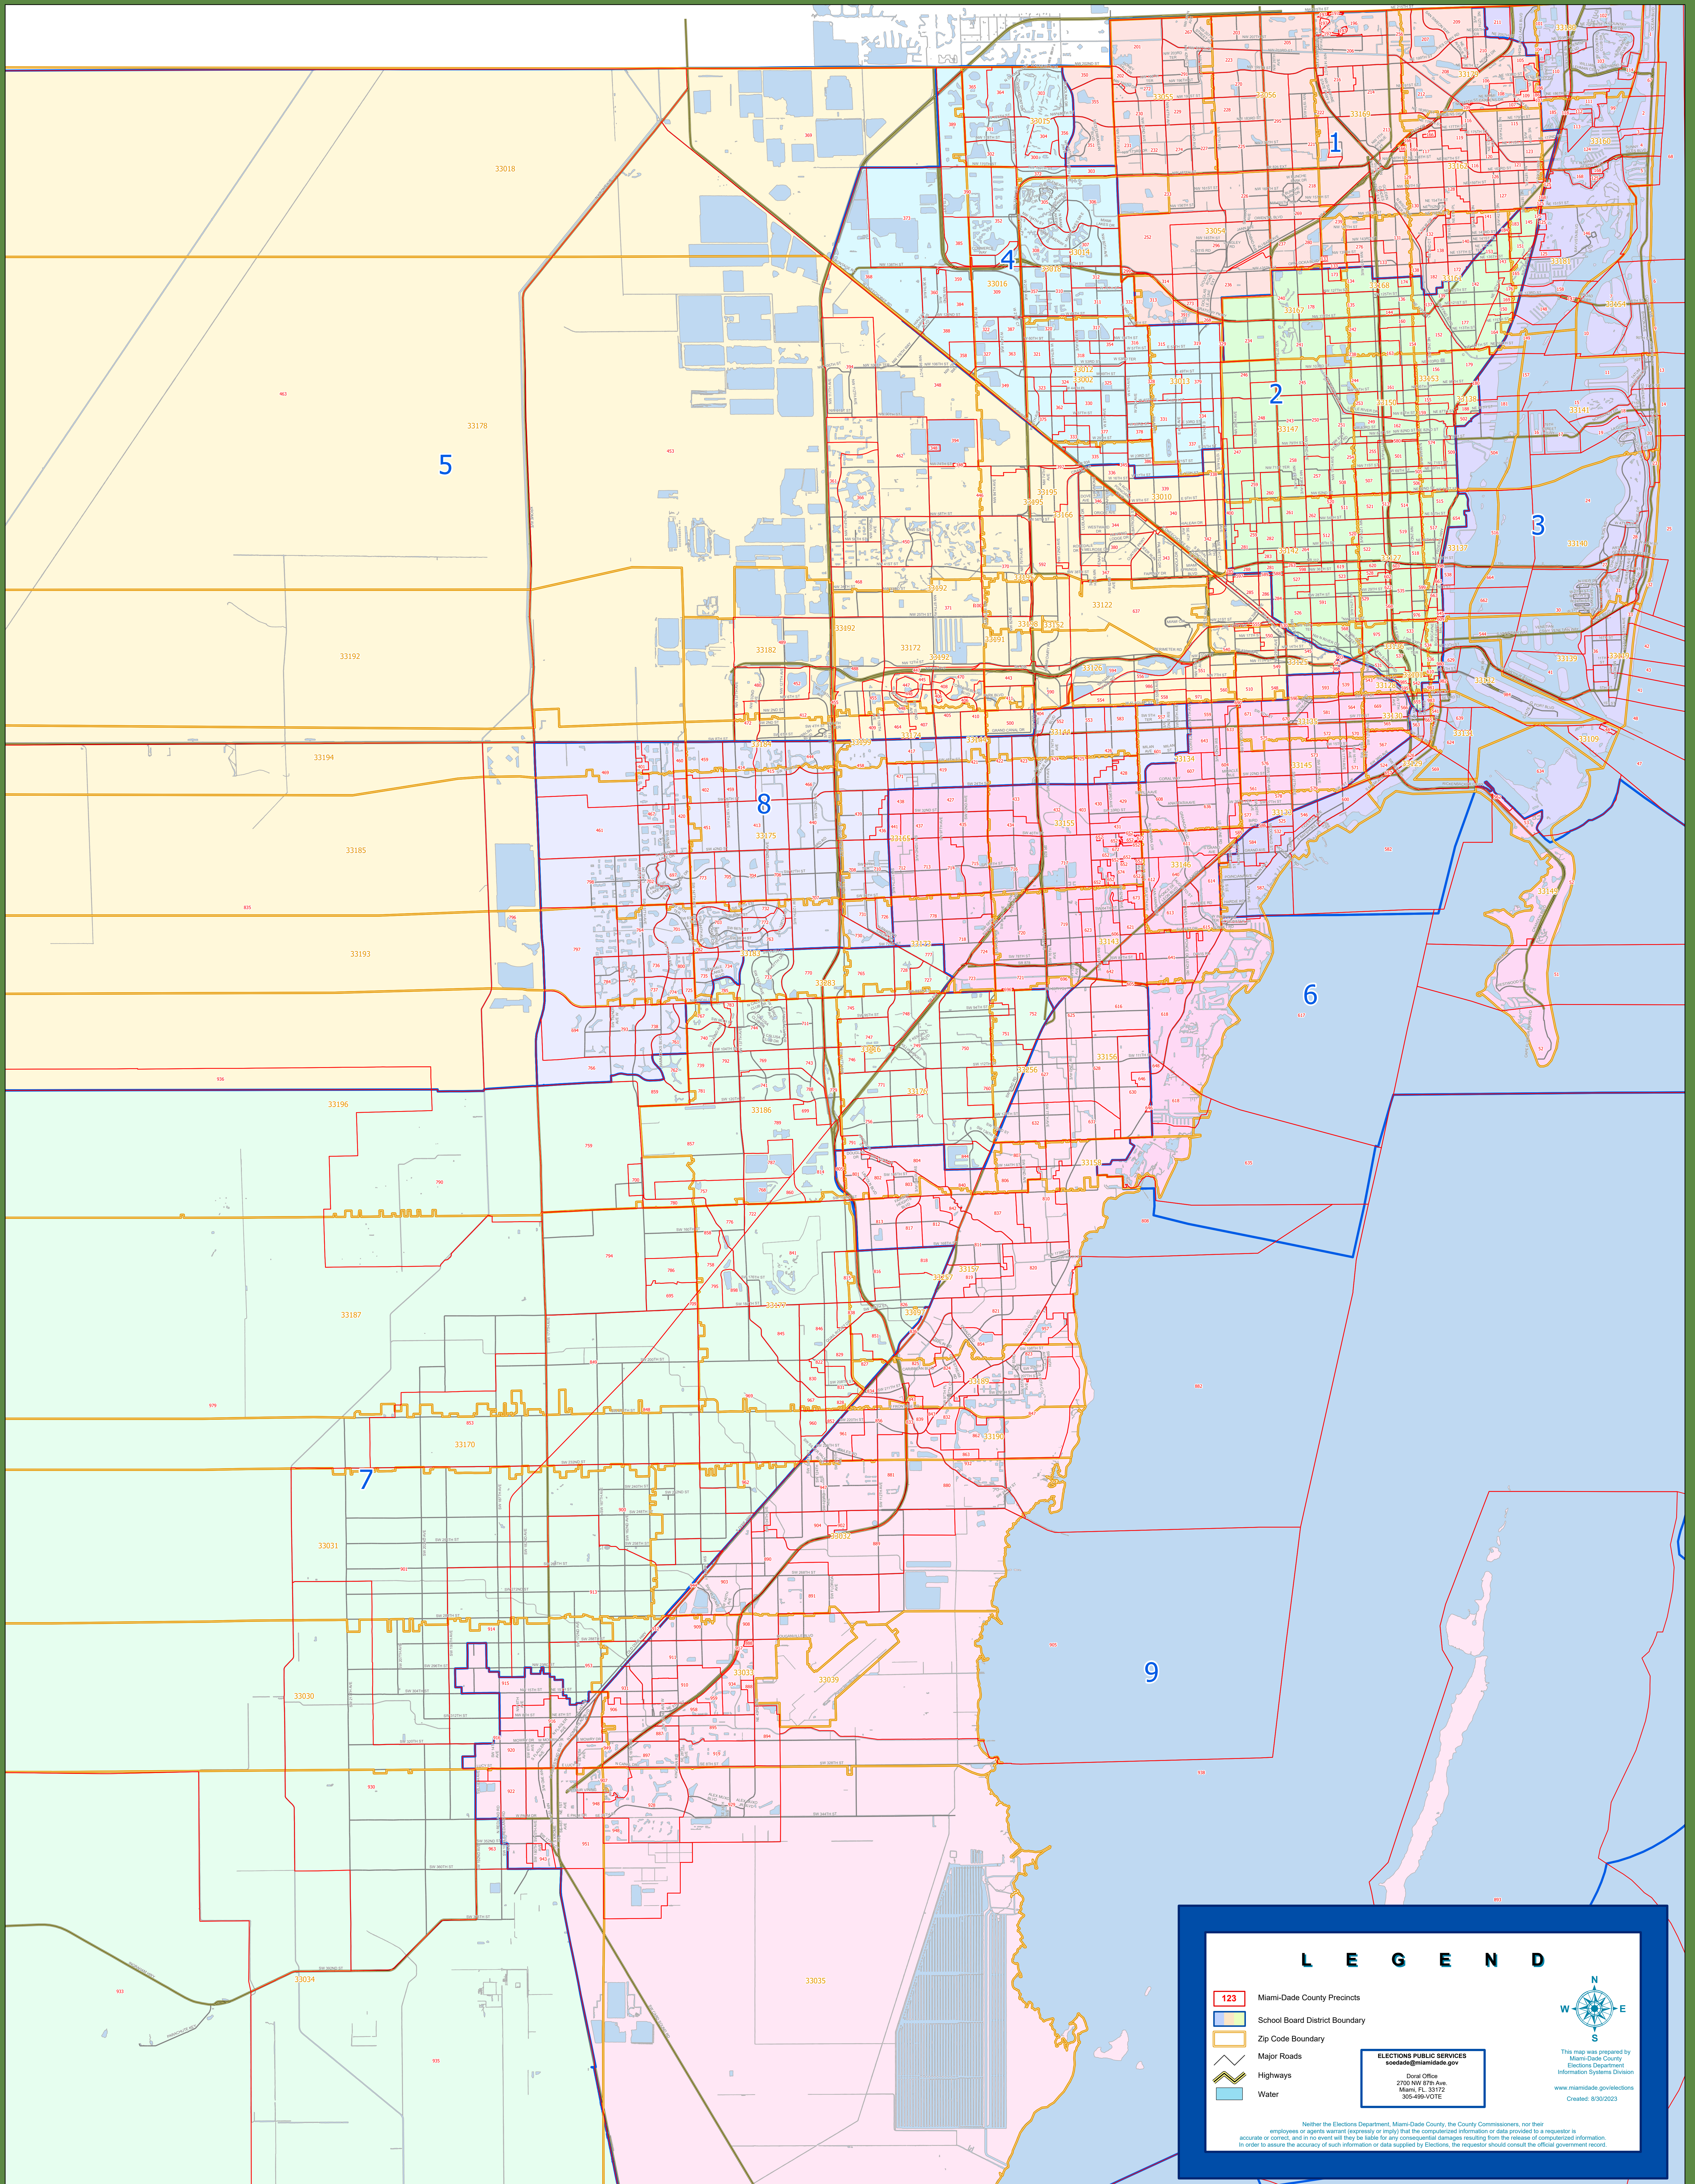

MIAMI - DADE COUNTY

School Board Districts with Precincts and Zip Codes

LEGEND

- Miami-Dade County Precincts
- School Board District Boundary
- Zip Code Boundary
- Major Roads
- Highways
- Water