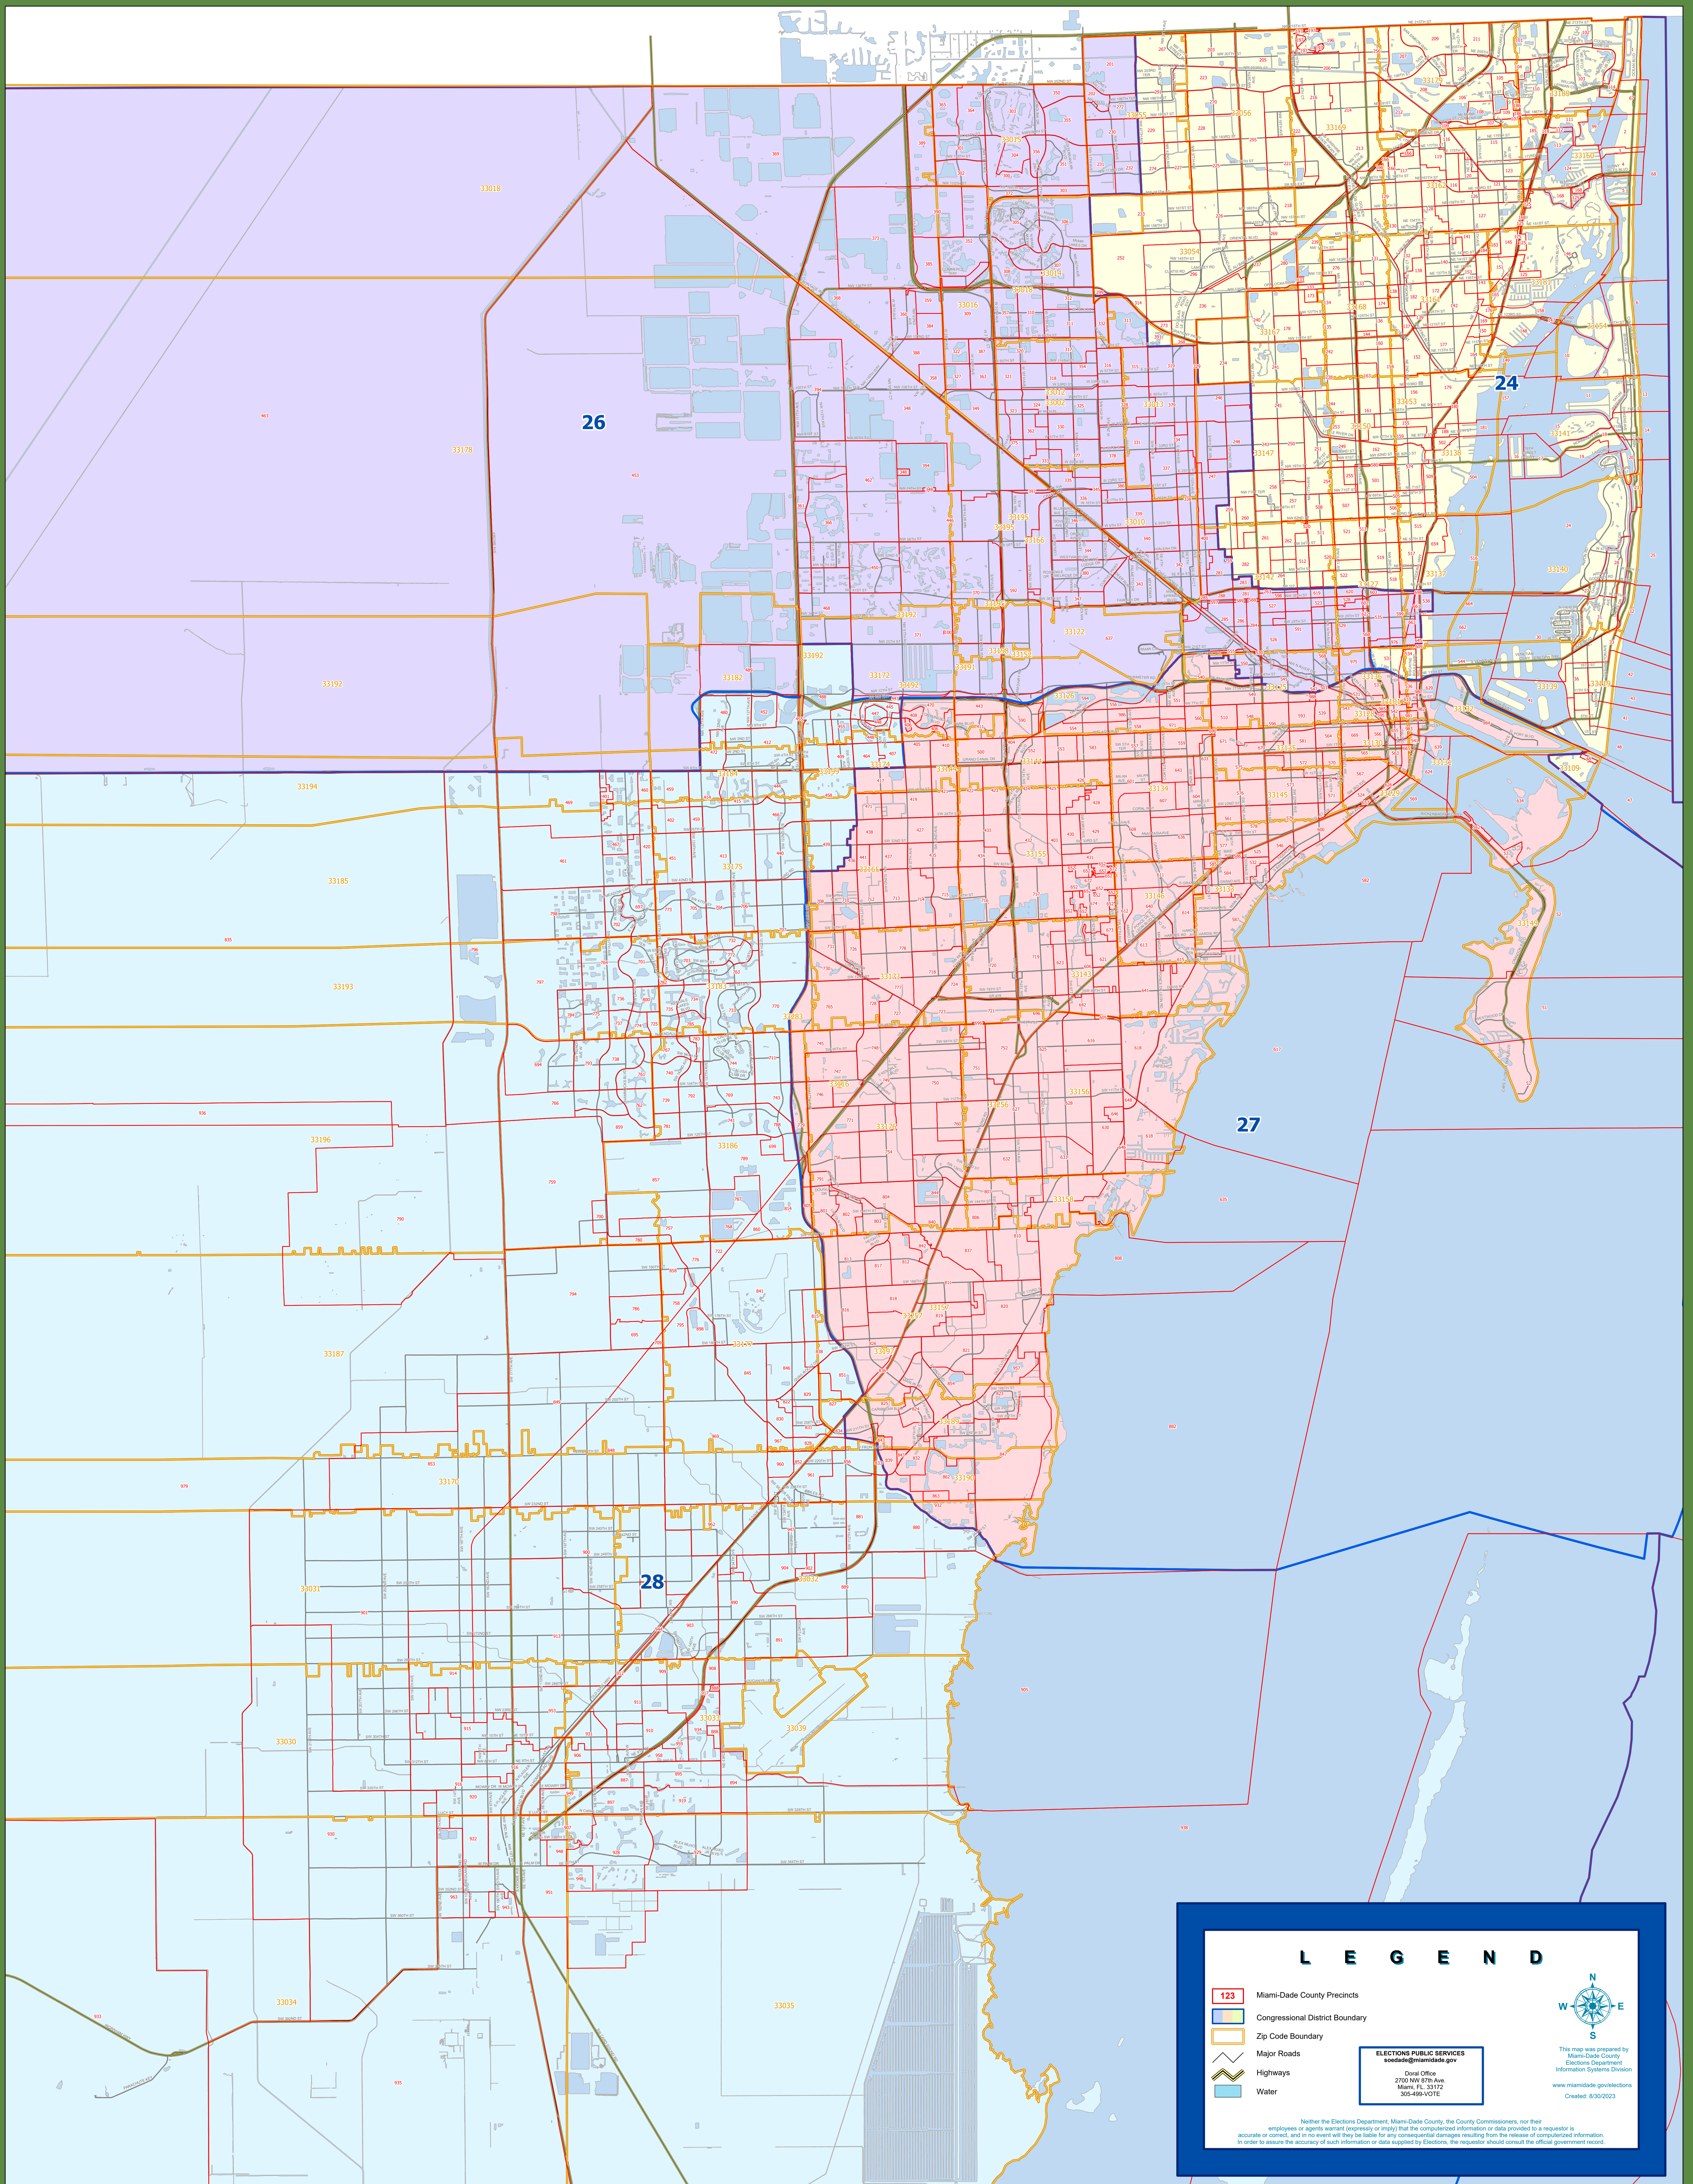

MIAMI - DADE COUNTY

Congressional Districts with Precincts and Zip Codes

LEGEND

- 123 Miami-Dade County Precincts
- Congressional District Boundary
- Zip Code Boundary
- Major Roads
- Highways
- Water

ELECTIONS PUBLIC SERVICES
elections@miamidade.gov
Doral Office
2702 NW 67th Ave.
Miami, FL 33172
305-996-VOTE

LEGISLATION
The map was prepared by
Miami-Dade County
Elections Department
Information Systems Division
www.miamidade.gov/elections
Created: 03/20/2023

Neither the Elections Department, Miami-Dade County, the County Commissioners, nor their employees or agents warrant (expressly or implied) that the computerized information or data provided to a requestor is accurate or correct, and in no event will they be liable for any consequential damages resulting from the release of computerized information. In order to ensure the accuracy of such information or data supplied by Elections, the requestor should consult the official government record.