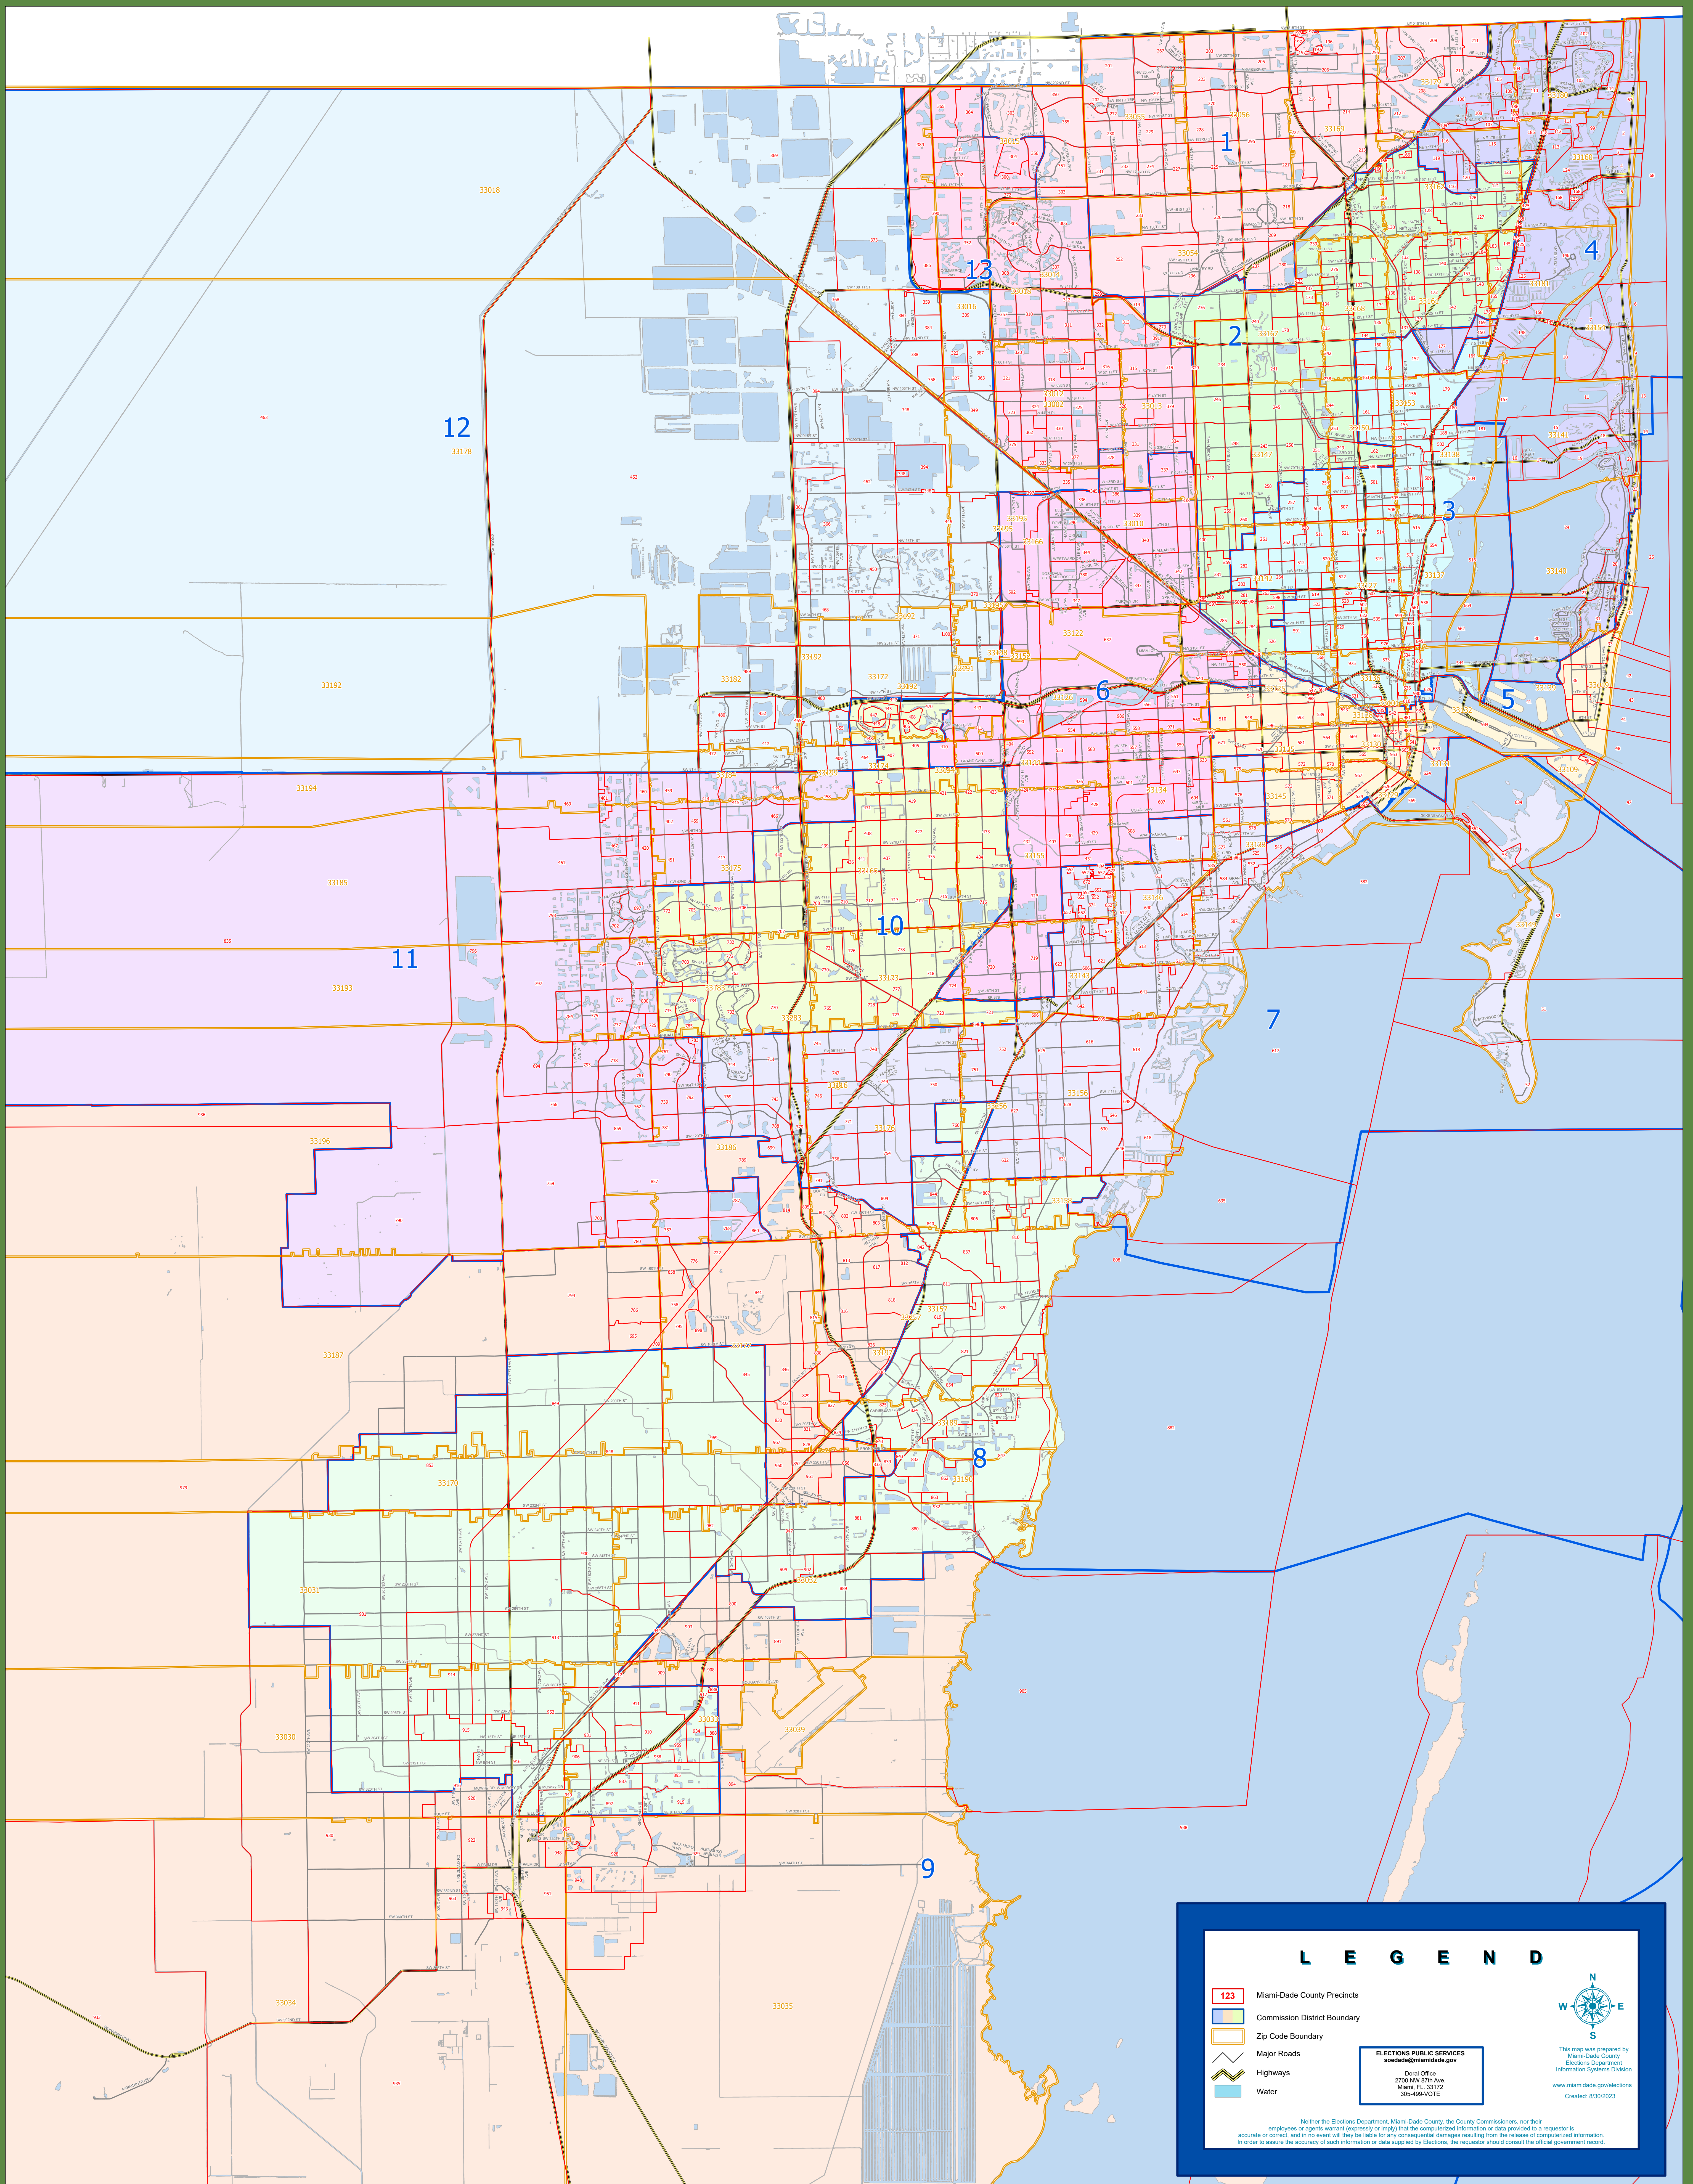

MIAMI - DADE COUNTY

County Commission Districts with Precincts and Zip Codes

LEGEND

- 123 Miami-Dade County Precincts
- Commission District Boundary
- Zip Code Boundary
- Major Roads
- Highways
- Water

ELECTIONS PUBLIC SERVICES
elections@miamidade.gov
Dual Office
2702 NW 87th Ave.
Miami, FL 33172
305-896-VOTE

This map was prepared by
Miami-Dade County
Elections Department
Information Systems Division
www.miamidade.gov/elections
Created: 03/20/2023

Neither the Elections Department, Miami-Dade County, the County Commissioners, nor their employees or agents warrant (expressly or implied) that the computerized information or data provided to a requestor is accurate or correct, and in no event will they be liable for any consequential damages resulting from the release of computerized information. In order to assure the accuracy of such information or data supplied by Elections, the requestor should consult the official government record.