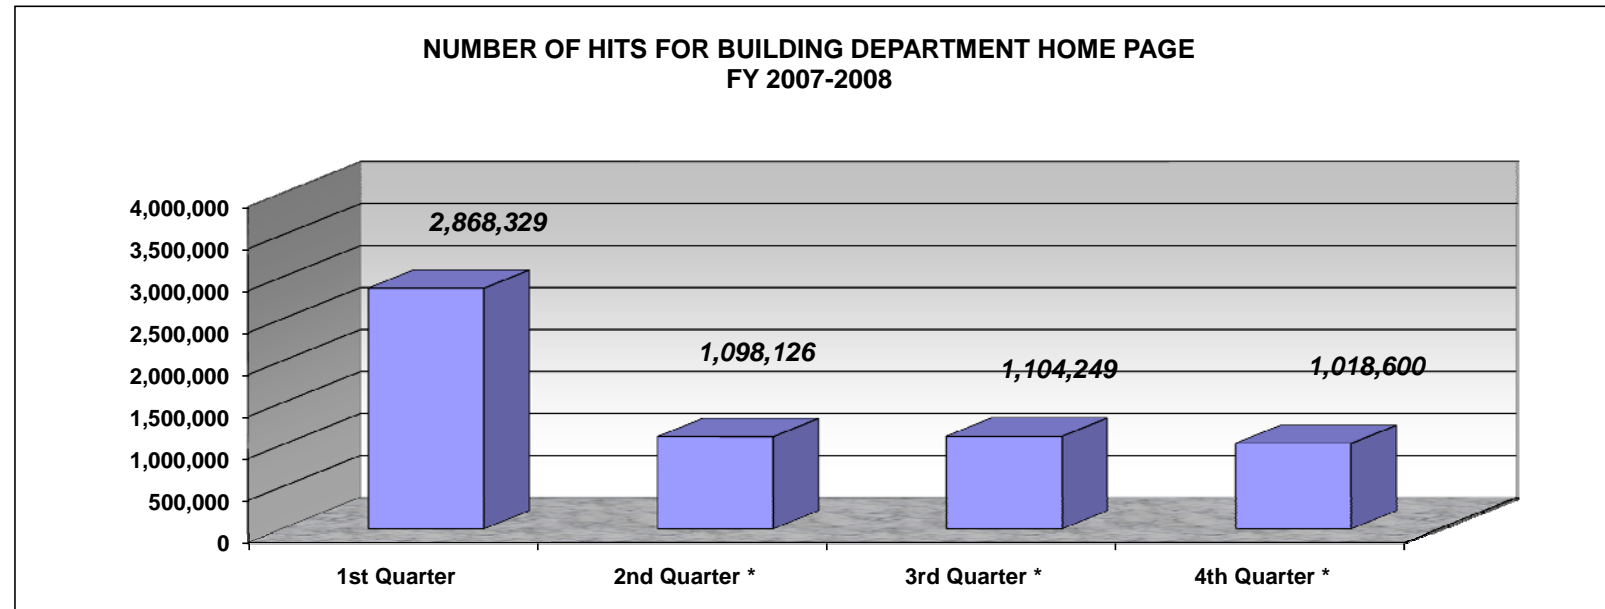

BUILDING DEPARTMENT

FISCAL YEAR 2007-2008

WEB STATISTICS

	1st Quarter	2nd Quarter *	3rd Quarter *	4th Quarter *	YTD
NUMBER OF HITS FOR BUILDING DEPARTMENT HOME PAGE	2,868,329	1,098,126	1,104,249	1,018,600	6,089,304

* = newly upgraded WebTrends web traffic tracking system. It filters out Webbots, Crawlers, and Spiders from the numbers in profile. As a result of the change in methodology, January 1, 2008 to October 1, 2008 will be a baseline months for the statistics. GIC asks that everyone please include this text in your ASE scorecard.